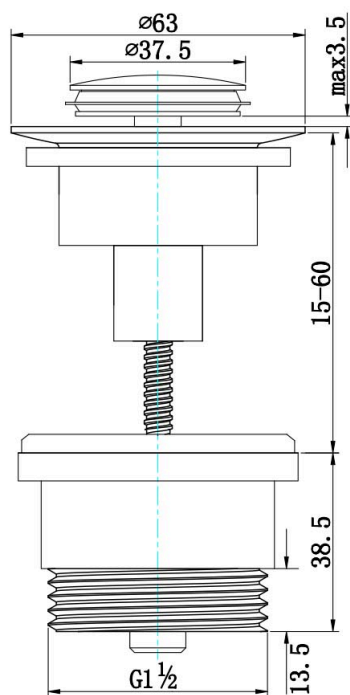

Other Finishes

MATT
BLACK

BRUSHED
NICKEL